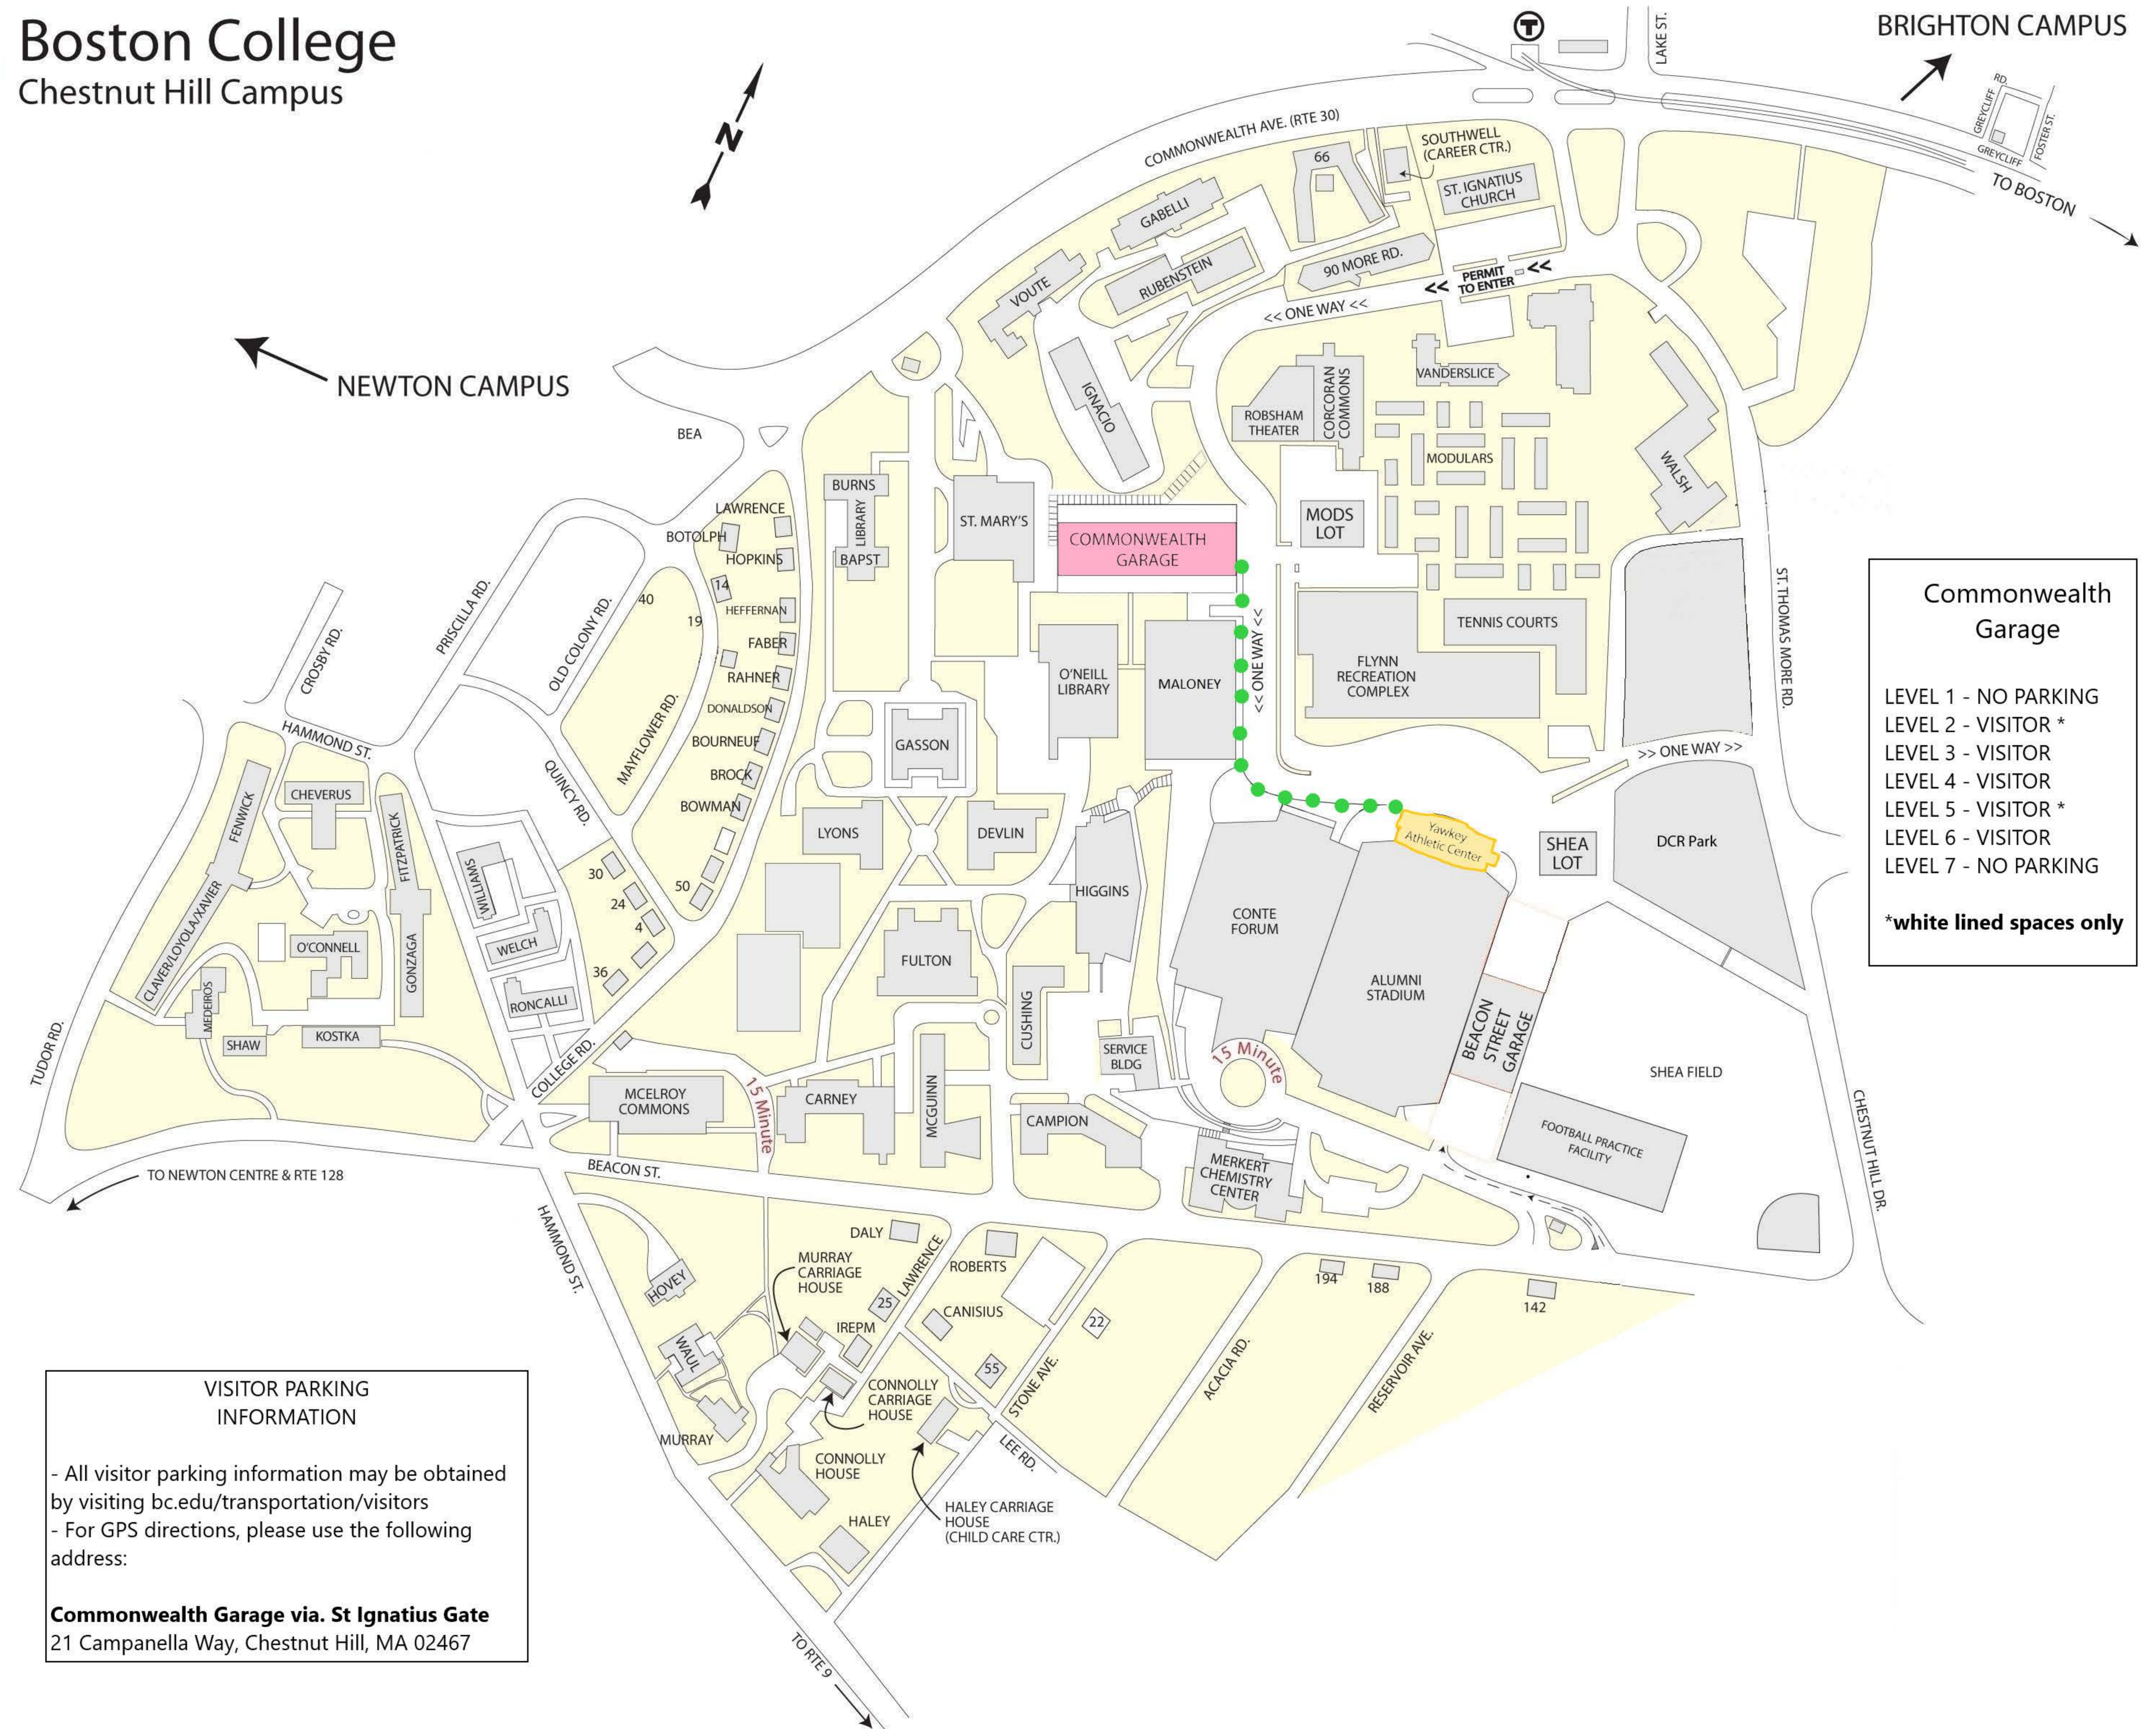

Boston College

Chestnut Hill Campus

Commonwealth Garage

- LEVEL 1 - NO PARKING
- LEVEL 2 - VISITOR *
- LEVEL 3 - VISITOR
- LEVEL 4 - VISITOR
- LEVEL 5 - VISITOR *
- LEVEL 6 - VISITOR
- LEVEL 7 - NO PARKING

***white lined spaces only**

VISITOR PARKING INFORMATION

- All visitor parking information may be obtained by visiting bc.edu/transportation/visitors
- For GPS directions, please use the following address: